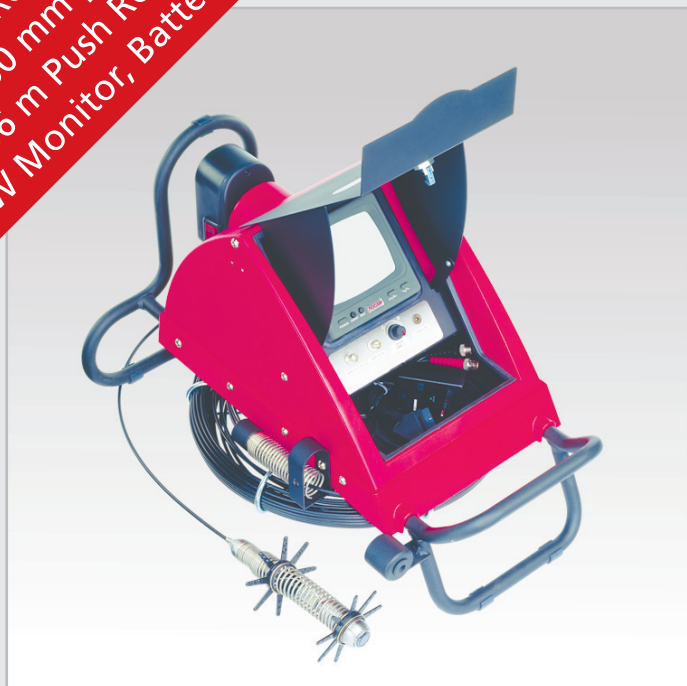

Push Rod Operation
50 mm pipe i.d.
36 m Push Rod Cable
B&W Monitor, Battery Package

splash-proof surface and free running reel on the bottom, battery package on the back

the integrated monitor cover serves as an efficient light hood as well as a lock for the accessories' compartment

ROCAM® RC 2000 B&W CCTV Inspection System

Control Unit and Reel

- integrated control unit with b&w monitor (5.5"/14 cm diag.)
- combined monitor cover/hood, accessories' compartment
- camera lighting control
- video input and video output for video recorder or digitizing devices, SCART video cable included
- flexible power supply by integrated battery package or via AC-adaptor 100-240 V/50-60 Hz
- battery supply with automatic disconnection of the charger
- working time for battery operation 2.5 h
- 36 m of 4.5 mm dia. push rod cable
- camera tailpiece with stainless steel spring for improved movement around pipe bends
- compact and easily transportable: 510 x 415 x 365 mm (l x h x w)
- weights 12 kg only

robust tubular steel frame for easy transport and placing

compact camera probe ROCAM Mini with only 25 mm diameter, comes with 5 metres of additional push-rod cable

Camera Probe

- small plug able camera probe: 33 mm in diameter
- to be used in pipes from 50 mm i.d. on
- high contrast low temperature LED lighting with high efficiency and durability, protected by lexan
- wide angle lens with wide focus range, protected by sapphire glass
- 1 bar pressure proof
- incl. 2 star-shaped guides to adapt the camera head to bigger pipe diameters

Scope of supply

- control unit with b/w monitor and reel
- 36 m push rod cable
- plug able camera probe
- 2 star-shaped camera guides
- SCART video cable
- AC adapter
- battery package

Options

- metre counter
- locating
- Mini camera probe, moves through at least 5 bends of 90° inside a 40 mm pipe
- guide ball