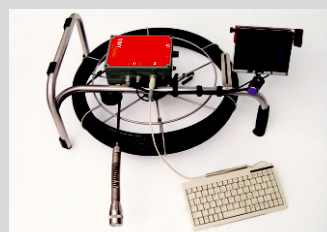

TINY: 36 mm / 50 m

12V Car Adapter

Brush Skid 100 mm

Survey Software PIPEX

TINY Test Device

Guide Skid 50 mm

TINY mini Adapter

PIPEX features professional survey protocolling

Lying operation with monitor rotated and keyboard detached

Always at hand: The TINY mini with its 5 m of additional pushrod cable

Your Distributor

RICO Gesellschaft für
Mikroelektronik mbH
D-87437 Kempten • Dieselstraße 15
T + 49 (0) 8 31 / 57 16 - 0 • F - 226
info@rico-eab.de • www.rico-eab.de